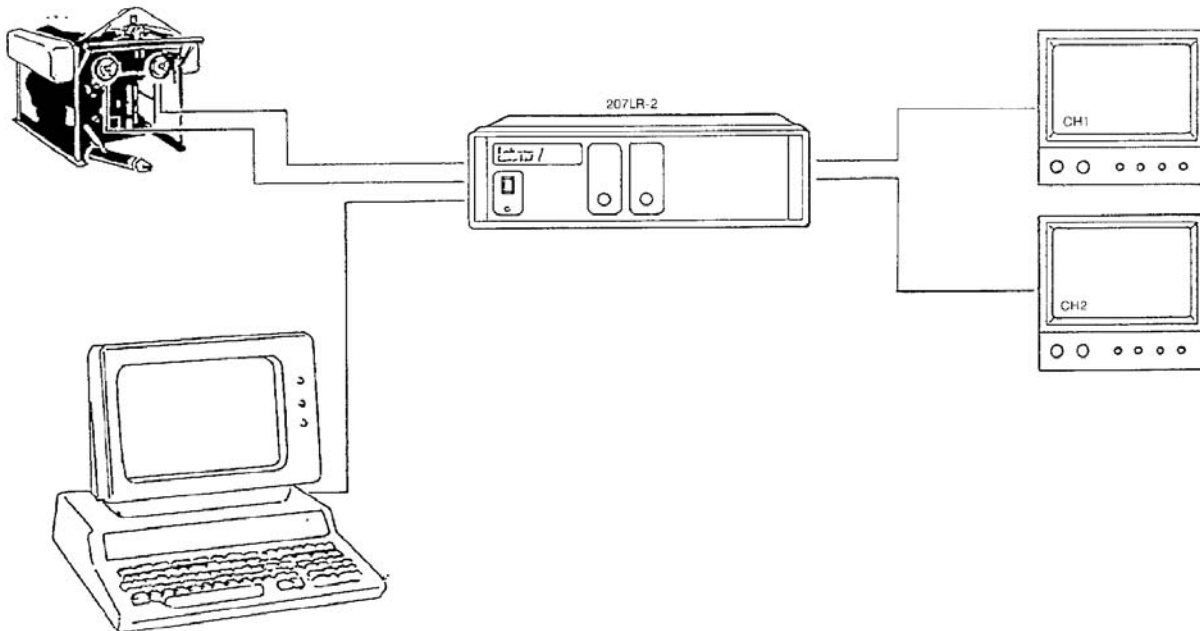

## Video Overlay

### Taylor-Lann Video Overlay

- RS232 Data Format
- Selectable Baud Rate
- 30 lines of 44 characters
- Bandwidth better than 10MHz
- Modular from 1-5 channels (3-Channel Illustrated)
- Available for any Video Standard
- 110-220v AC 50/60 Hz

2-Channel Unit for illustration purposes only